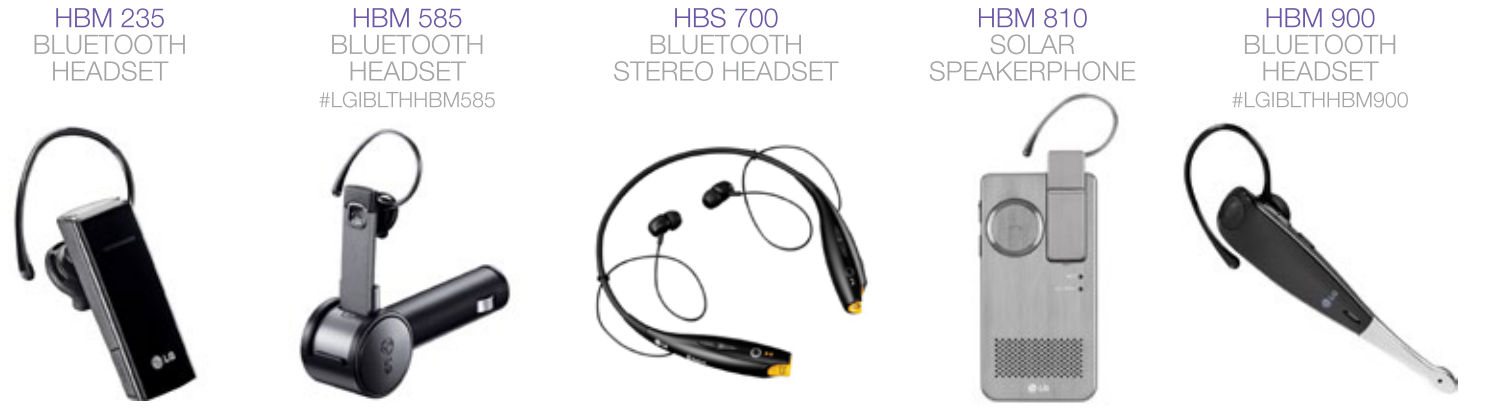

H17TXT
BLUETOOTH
HEADSET
#MOTBLTHH17TXT

H730
BLUETOOTH
HEADSET
#MOTBLTHH730

COMMANDONE
BLUETOOTH
HEADSET
#MOTBLTHHZ700

FINITI
BLUETOOTH
HEADSET
#MOTBLTHHZ800

TZ700
CAR BLUETOOTH
SPEAKERPHONE
#MOTBLTHTZ700

OASIS
BLUETOOTH
HEADSET
#MOTBLTHHX520

S10HD
STEREO BLUETOOTH
HEADSET
#MOTBLTHS10HD

MODUS
6450

SAMSUNG mobile

WEP460 #SAMPLTHWEP460 WEP480 #SAMPLTHWEP480 HM1200 #10038 HM1000 #BHM1000JBACSTA

HM1610 #SAMPLTHBHM1610 HM3600 #SAMPLTHBHM3600 MODUS 6450 #SAMPLTHBHM6450 HF1000 CAR KIT #SAMPLTHHF1000

BlueAnt

NOKIA

LG

Master your everyday conversations

BlackBerry

BlackBerry Wireless Headset HS-300

Introducing the BlackBerry® Wireless Headset HS-300. Master your everyday conversations - and get more done while you talk, featuring: